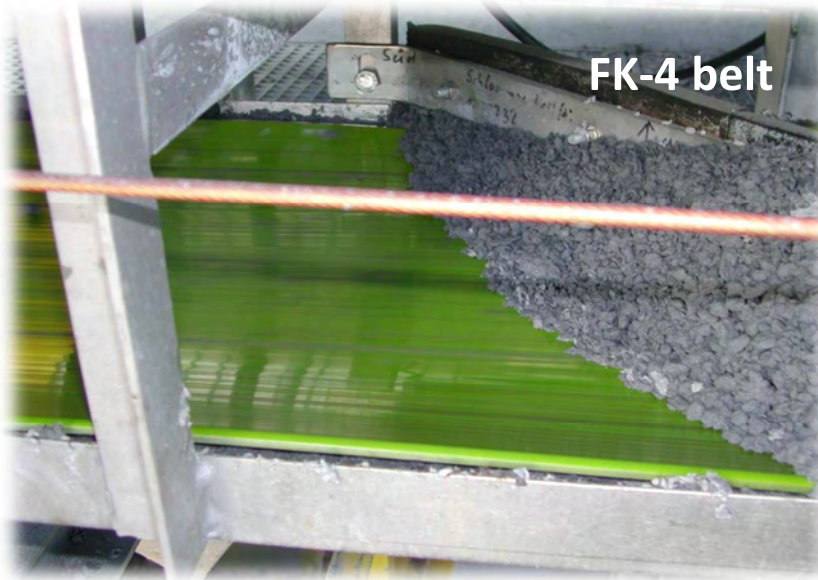

Volta
Belting Technology

Highest Quality DC

The Next Step In Belting

Improved Belt For a Perfect Solution

Volta Industrial Grade Flat belts

Metal Recycling & Metal separators

Glass Recycling

Beverages Production- Rejected Bottles Processing

Sewage Treatment

Municipal Sewage Processing plants

Construction

- Bricks & Blocks Production
- Ceramic and Roof Tiles Production
- Insulated Metal Panels
- Glass Sheet
- Gypsum

Metal stamping

Metal Industry

Chemicals

Fabrication possibilities & On-site repair

FRPZ-8 belt repair

Welding the guides

Closing the sidewalls